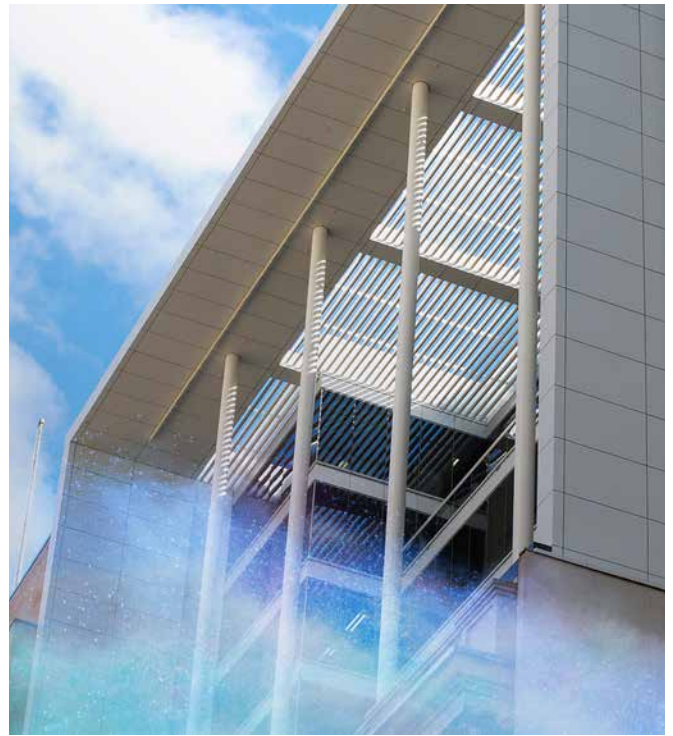

Colors and trends for the world's finest creative minds

D1036 Metallic Shades

SWC39N (Metro Gold)
Matt

SW10AN (RAL 9006)
Satin

SW26AN (Eco Grey)
Matt

SW17AN (RAL 9007)
Satin

SW326N (Sparkle Grey)
Fine Texture